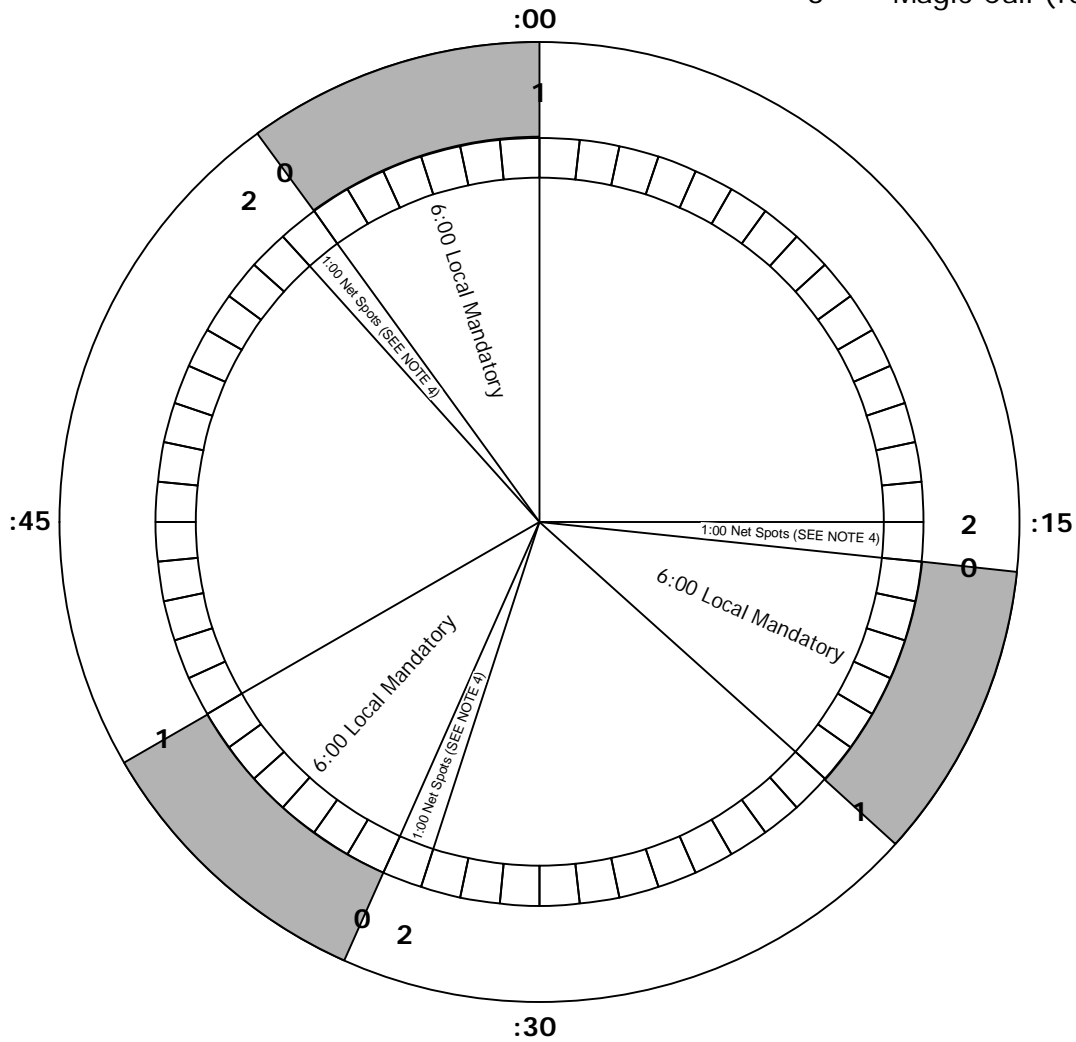

THE RICKEY SMILEY MORNING SHOW

5A-10A Central
Mon-Fri

Commercial Time

18:00 Local / 3:00 Network / 21:00 Total

Closure	Name
---------	------

- | | |
|---|-------------------------------|
| 0 | Local Break |
| 1 | Network Rejoin (SEE NOTE 2) |
| 2 | Network Break |
| 3 | Magic Call (:03) (SEE NOTE 3) |

NOTE 1 THE ONLY FIXED TIMES WITHIN RSMS ARE THE BEGINNING AND END OF THE SHOW. ALL OTHER TIMES FLOAT.

NOTE 2 Show starts with Closure 1 beginning of Hour 1 ONLY

NOTE 3 Local Call Letters run variably within the hour.